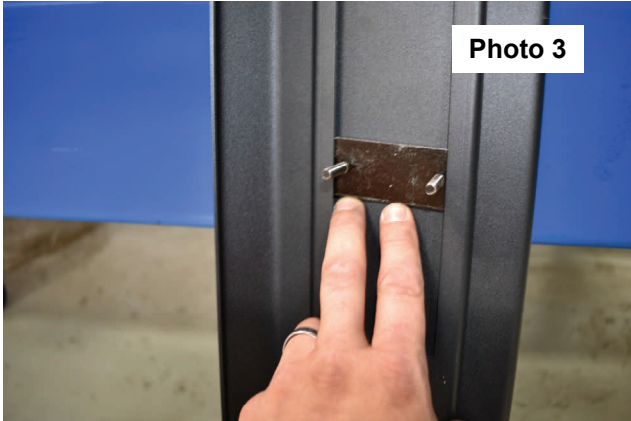

Tools Needed:

- 13mm Socket
- 13mm Wrench
- 10mm Wrench
- Ratchet
- Torque Wrench

Installation Instructions

1. Locate the factory studs and threaded holes on the rocker panels and slide the step bracket onto the stud.
2. Install the supplied 8mm nut, lock washer and flat washer on the factory stud.
3. Install the supplied 8mm x 30mm bolt, lock washer, and flat washer into the threaded hole.
4. Tighten the hardware using a 13mm wrench. Torque to 18ft lb. **See Photo 1.**
5. Repeat process for remaining brackets. **See Photo 2.**

6. Install the double bolt plates into the slots on the bottom of the step. **See Photo 3.**
7. Place the step on the brackets making sure each bolt is through the slots on each bracket. **See Photo 4.**