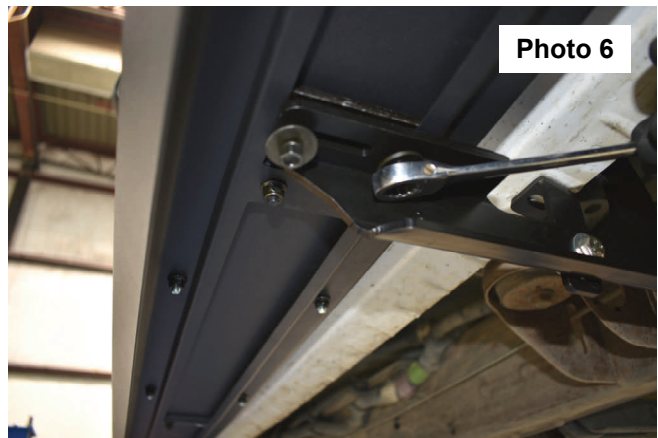

Torque Specs

Thread Size	Wrench Size	Torque Spec
6mm	10mm	8 ft/lb
8mm	13mm	18 ft/lb
10mm	17mm	37 ft/lb
12mm	18mm	65 ft/lb

By purchasing any item sold by Rough Country, LLC, the buyer expressly warrants that he/she is in compliance with all applicable , State, and Local laws and regulations regarding the purchase, ownership, and use of the item. It shall be the buyers responsibility to comply with all Federal, State and Local laws governing the sales of any items listed, illustrated or sold. The buyer expressly agrees to indemnify and hold harmless Rough Country, LLC for all claims resulting directly or indirectly from the purchase, ownership, or use of the items.