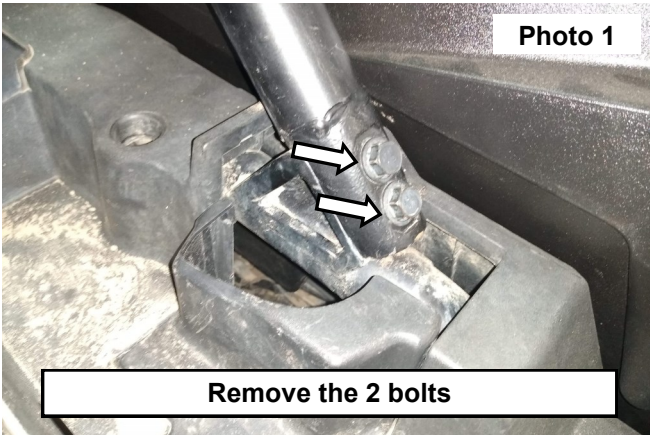

INSTALLATION INSTRUCTONS

1. Clean the rear cage surface area around the bottom of the cage.
2. Remove the (2) bolts from the lower cage mount using a 15mm socket. Retain hardware. **See Photo 1.**
3. Locate the driver side whip mount and place onto the cage mount. **See Photo 2.**

4. Secure the whip cage mount using the retained factory hardware and tighten using a 15mm socket. **See Photo 3.**
5. Repeat steps 1-4 on the passenger side of the UTV. Then install the base of the whip light mount on each side. **See Photo 4.**