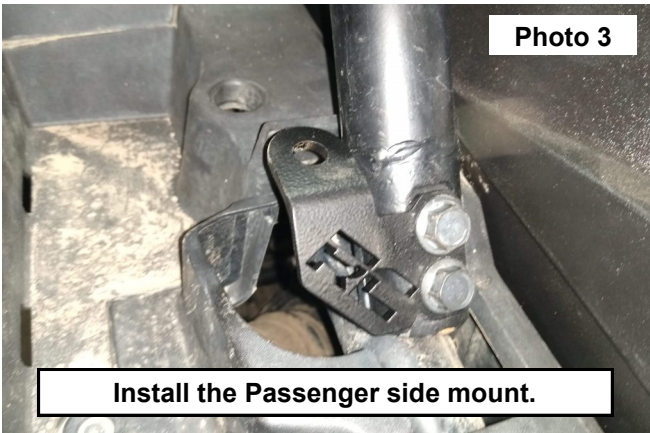

6. Secure the base of the whip light mount to the cage mount, using the supplied washer, lock washer and nut. Tighten using a 19mm wrench. **See Photo 5.**