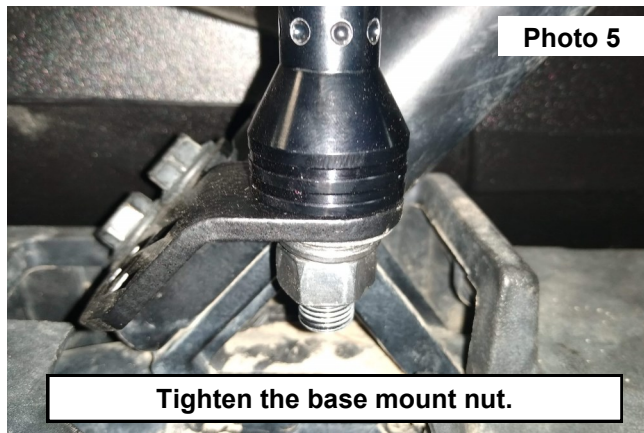

By purchasing any item sold by Rough Country, LLC, the buyer expressly warrants that he/she is in compliance with all applicable, State, and Local laws and regulations regarding the purchase, ownership, and use of the item. It shall be the buyers responsibility to comply with all Federal, State and Local laws governing the sales of any items listed, illustrated or sold. The buyer expressly agrees to indemnify and hold harmless Rough Country, LLC for all claims resulting directly or indirectly from the purchase, ownership, or use of the items.