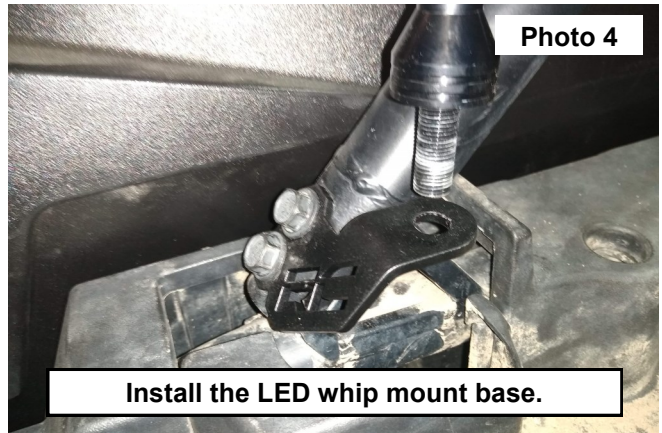

6. Secure the base of the whip light mount to the cage mount, using the supplied washer, lock washer and nut. Tighten using a 19mm wrench. **See Photo 5.**