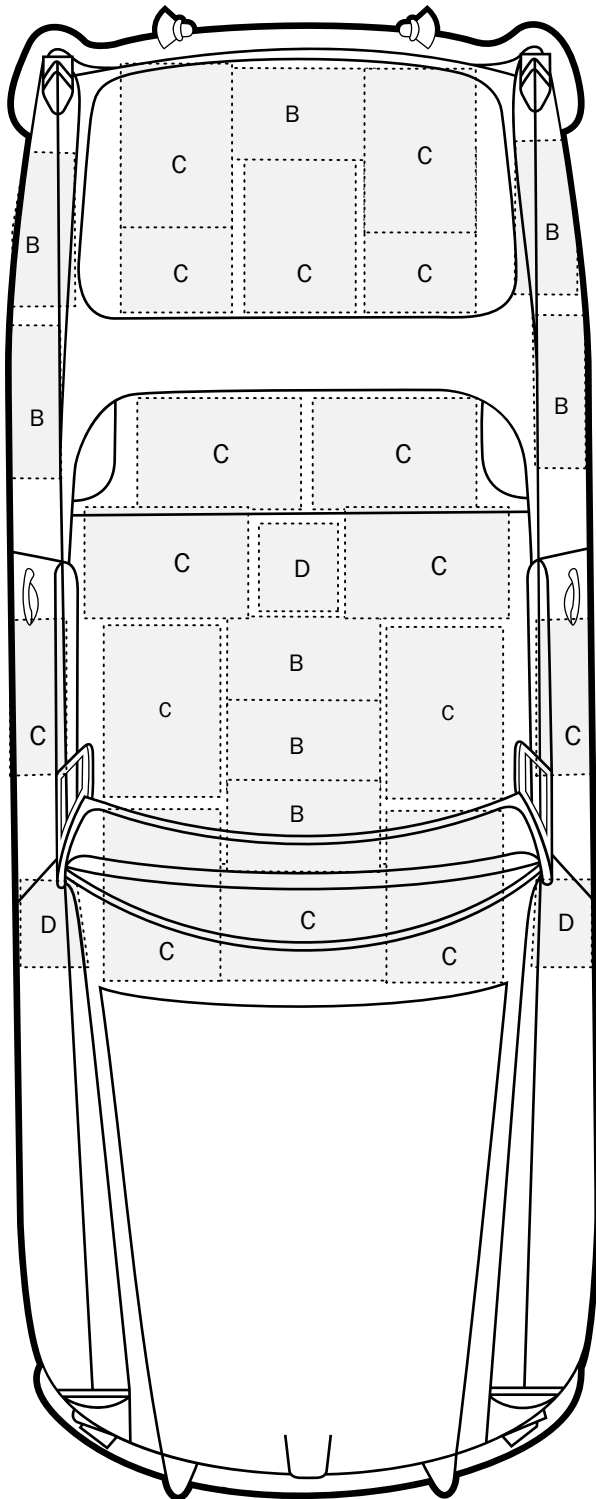

MGB INSTALLATION GUIDE

Sedan Firewall, Floor, Trunk, Kick/Quarter Panels, Doors

Make _____

Model _____

Year _____

Part # _____

- A Hushmat Ultra 24" x 48"
- B Hushmat Ultra 12" x 23"
- C Hushmat Ultra 18" x 32"
- D Hushmat Ultra 12" x 12"

Note: Use 12" x 23" sheets for trim to fill in gaps between large sheets to cover 100% of surface for highest thermal and sound benefit.

This schematic provides an installation guide for your vehicle. It is not intended to reflect the exact dimensions of your Make, Model and Year vehicle.