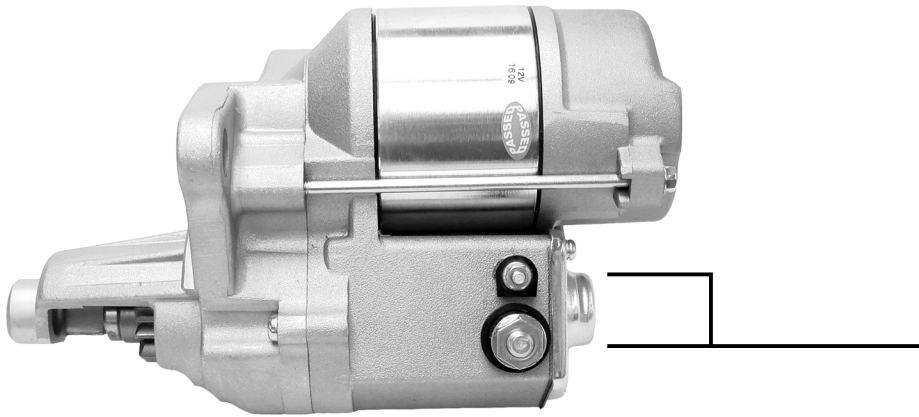

Powering your new starter

Connect directly to the exposed terminal studs

Insert Performance graph here

For additional tech support, please call (586)774-2500, Mon-Fri, 9 a.m.-5 p.m. ET, or send an email to tech@proformparts.com