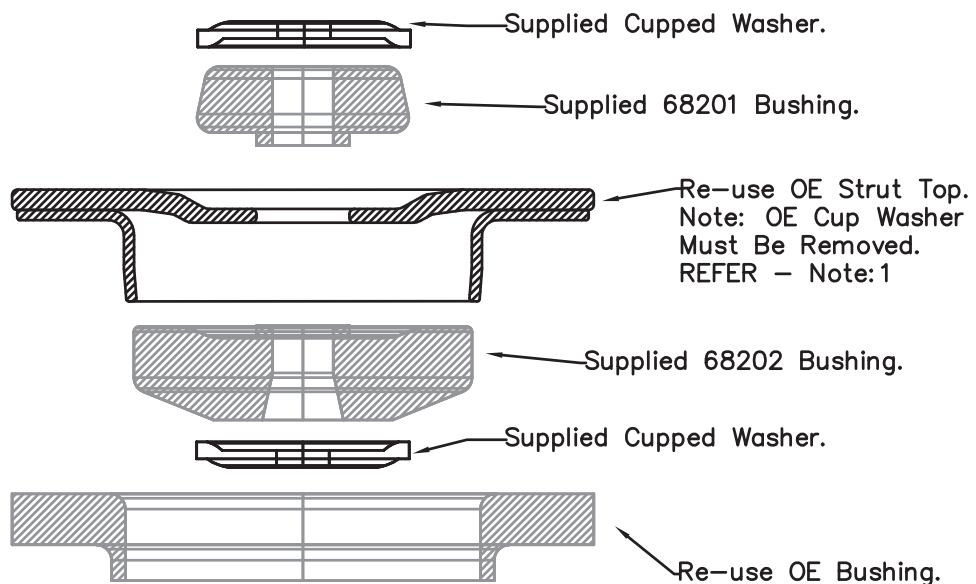

Note: 2

N.B. It is recommended that a licenced workshop or trades person carry out the above procedure and that workshop manual and relevant safety procedures are followed in addition to the above.