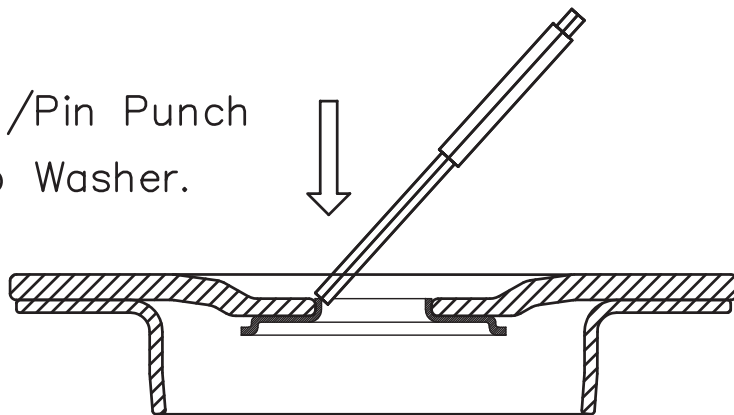

Installation Guide

Front Upper Shock Mount Bushing

Suits : Chevrolet Colorado RG 4WD/2WD 2012-on.
: Holden Colorado RG 4WD/2WD 2012-on.
: Isuzu D-Max RG 4WD/2WD 2012-on.

(Always refer to the current catalogue for complete application listings).
N.B. This install guide should be used in conjunction with the workshop manual.

Note: 1

Using Suitable Roll/Pin Punch
Knock Out OE Cup Washer.