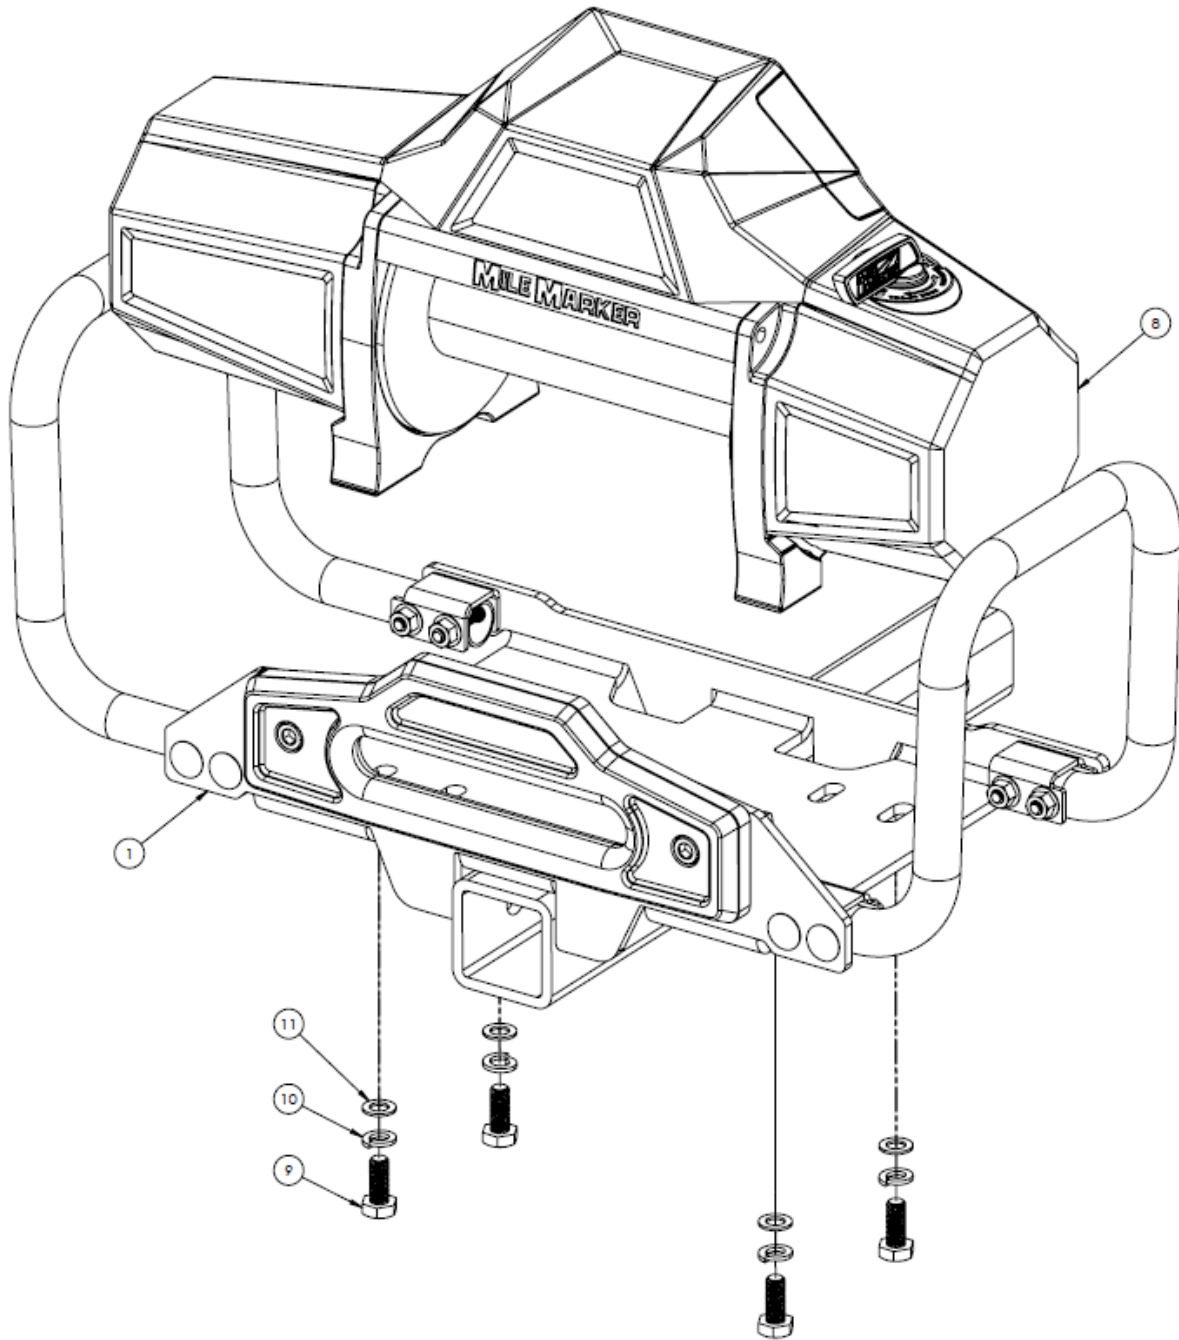

# **Foldable Winch Receiver Mount Instructions**

**PART NUMBER: 60-06496**

**⚠️WARNING:** Use caution when utilizing tailgate while winch receiver mount is also in use. Dropping tailgate could cause damage to vehicle and winch. Mile Marker Industries, Inc. will not be held responsible for damage caused.

### Bill of Materials

Item Number	Description
1	Cradle Mount
2	Carriage Bolts
3	Flange Nuts
4	Fairlead
5	Socket Head Cap Screw
6	Spring Washer
7	Hex Nut
8	Winch
9	Hex Head Bolt
10	Spring Washer
11	Washer

*Items 4 through 11 are not included*

1. Remove the cradle mount and hardware from the box.
2. Unfold the cradle mount (1) handles to install the remaining carriage bolts (2) and flange nuts (3) from the box as shown below.

3. Assemble the fairlead (4) to the cradle mount(1) as shown below. The fairlead (4) and hardware (5, 6, 7) are not included with the cradle mount.

4. Assemble the winch (8) to the cradle mount (1) as shown below. The winch (8) and hardware (9, 10, 11) are not included.