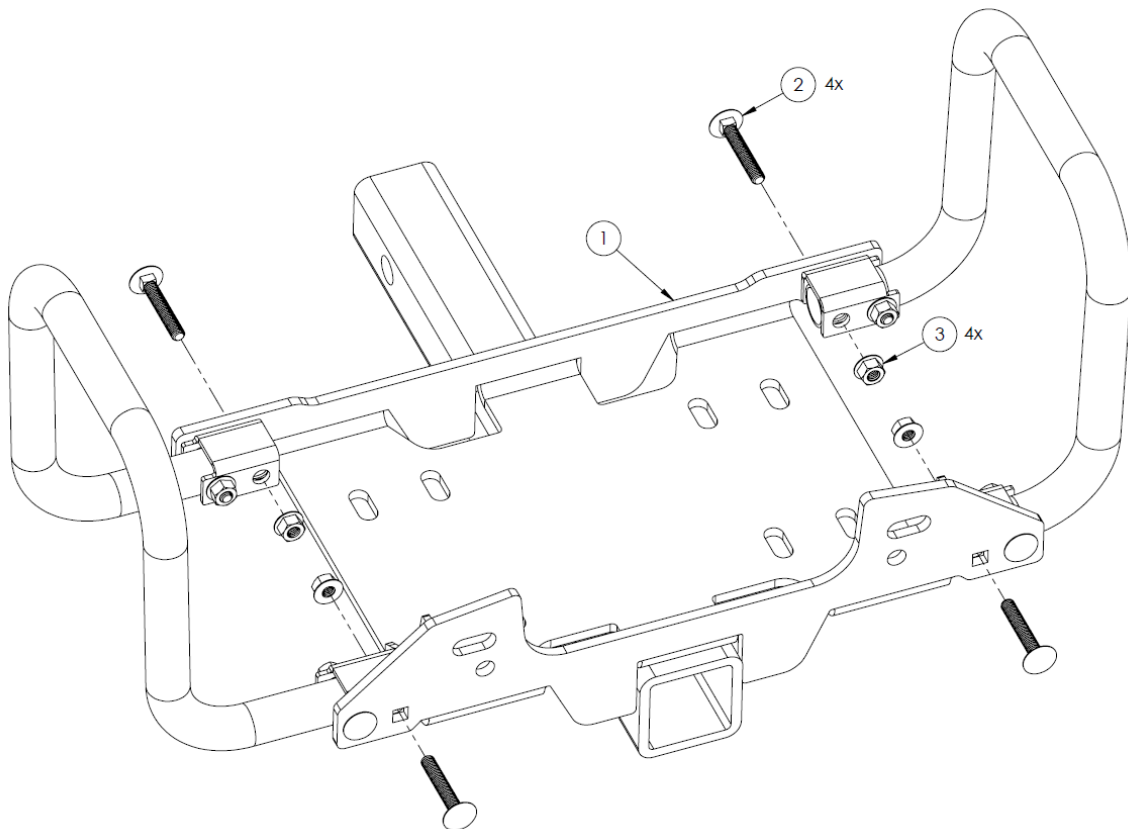

# **Foldable Winch Receiver Mount Instructions**

**PART NUMBER: 60-06496**

**⚠️WARNING:** Use caution when utilizing tailgate while winch receiver mount is also in use. Dropping tailgate could cause damage to vehicle and winch. Mile Marker Industries, Inc. will not be held responsible for damage caused.

### Bill of Materials

Item Number	Description
1	Cradle Mount
2	Carriage Bolts
3	Flange Nuts
4	Fairlead
5	Socket Head Cap Screw
6	Spring Washer
7	Hex Nut
8	Winch
9	Hex Head Bolt
10	Spring Washer
11	Washer

*Items 4 through 11 are not included*

1. Remove the cradle mount and hardware from the box.
2. Unfold the cradle mount (1) handles to install the remaining carriage bolts (2) and flange nuts (3) from the box as shown below.

5. The fully assembled cradle mount should look similar to the below image.