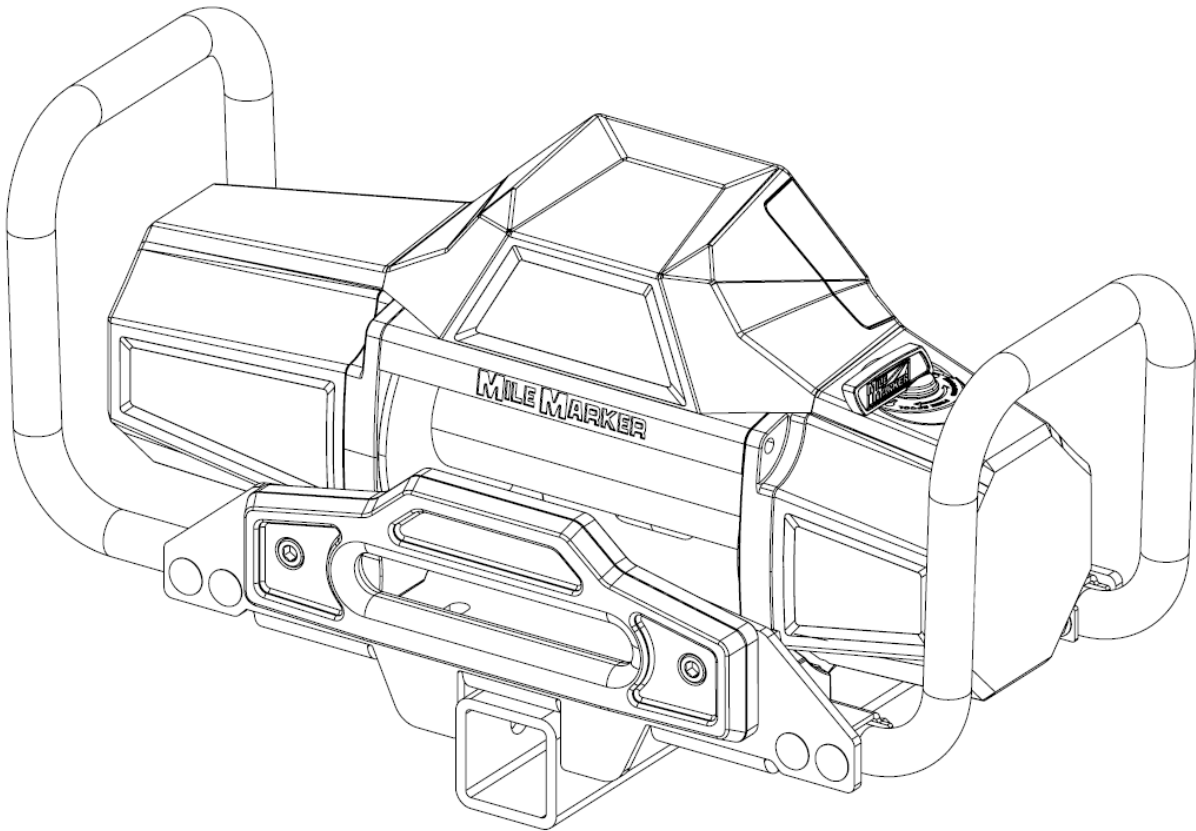

# **Foldable Winch Receiver Mount Instructions**

**PART NUMBER: 60-06496**

**⚠️WARNING:** Use caution when utilizing tailgate while winch receiver mount is also in use. Dropping tailgate could cause damage to vehicle and winch. Mile Marker Industries, Inc. will not be held responsible for damage caused.

*Items 4 through 11 are not included*

1. Remove the cradle mount and hardware from the box.
2. Unfold the cradle mount (1) handles to install the remaining carriage bolts (2) and flange nuts (3) from the box as shown below.

3. Assemble the fairlead (4) to the cradle mount(1) as shown below. The fairlead (4) and hardware (5, 6, 7) are not included with the cradle mount.

4. Assemble the winch (8) to the cradle mount (1) as shown below. The winch (8) and hardware (9, 10, 11) are not included.

5. The fully assembled cradle mount should look similar to the below image.