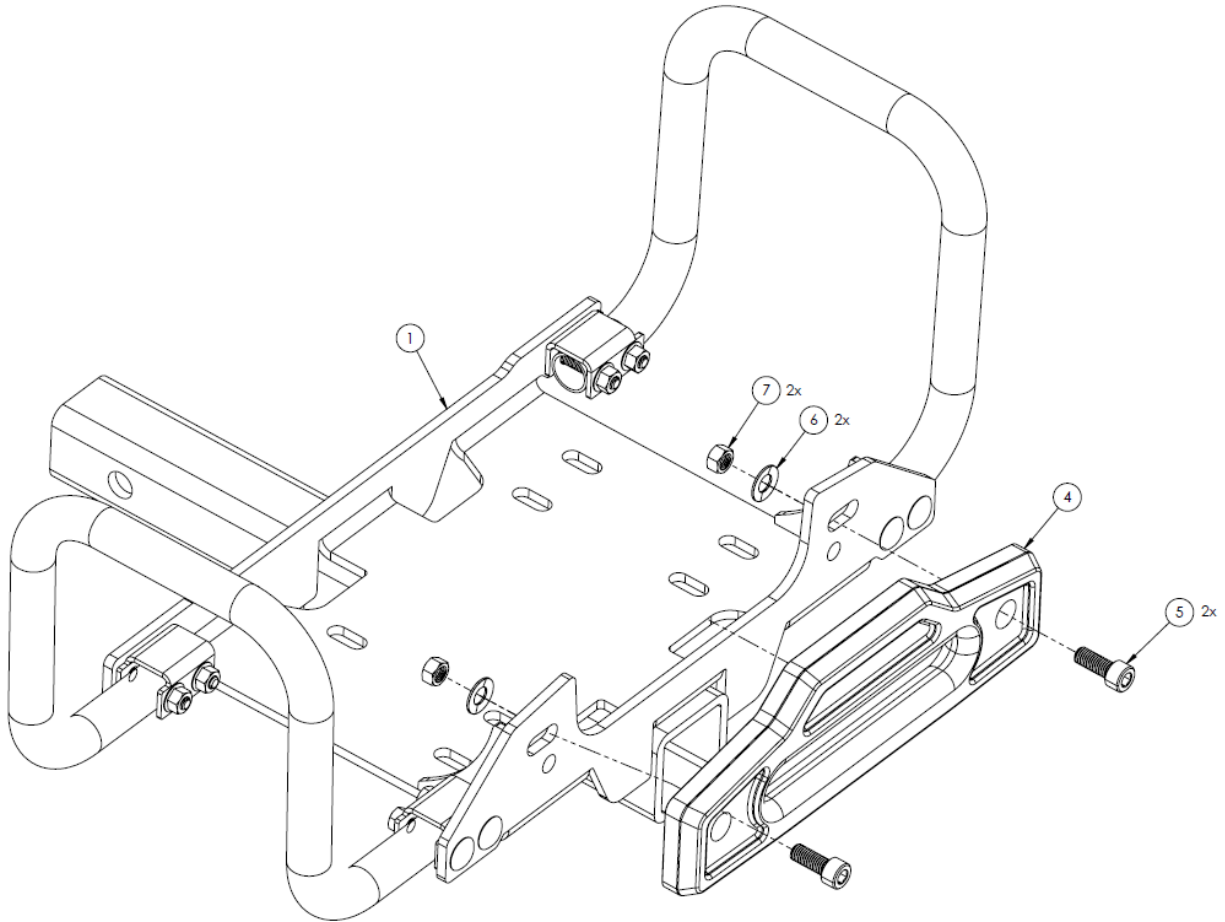

# **Foldable Winch Receiver Mount Instructions**

**PART NUMBER: 60-06496**

**⚠️WARNING:** Use caution when utilizing tailgate while winch receiver mount is also in use. Dropping tailgate could cause damage to vehicle and winch. Mile Marker Industries, Inc. will not be held responsible for damage caused.

### Bill of Materials

Item Number	Description
1	Cradle Mount
2	Carriage Bolts
3	Flange Nuts
4	Fairlead
5	Socket Head Cap Screw
6	Spring Washer
7	Hex Nut
8	Winch
9	Hex Head Bolt
10	Spring Washer
11	Washer

*Items 4 through 11 are not included*

1. Remove the cradle mount and hardware from the box.
2. Unfold the cradle mount (1) handles to install the remaining carriage bolts (2) and flange nuts (3) from the box as shown below.

3. Assemble the fairlead (4) to the cradle mount(1) as shown below. The fairlead (4) and hardware (5, 6, 7) are not included with the cradle mount.

4. Assemble the winch (8) to the cradle mount (1) as shown below. The winch (8) and hardware (9, 10, 11) are not included.