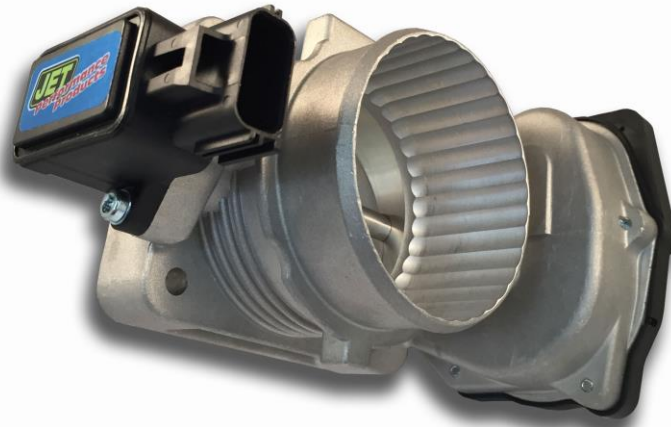

17491 Apex Cir.
Huntington Beach, CA 92647
Phone: 714-848-5515
Toll Free: 800-535-1161
Fax: 714-847-6290
sales@powerbyjet.com
www.jetchip.com

NEW JET Throttle Body # 76126

AVAILABLE NOW

Direct Bolt on, hi-flow replacement performance throttle body. JET Throttle Bodies have preinstalled updated electronics. JET's CNC Machined 356 Aluminum Castings allows for increased air flow. This will allow for improved throttle response and more horsepower thru the entire driving range. Benefits = More Horsepower, Better Mileage, and Quicker Throttle Response

UPC = 066433044714

Suggested Retail = \$439.95

Jobber = \$329.96

<u>Year</u>	<u>Make</u>	<u>Model</u>	<u>Engine</u>
2005-2011	Ford	Crown Vic	4.6L
2005-2014	Ford	E150, E250	4.6L
2004-2010	Ford	Explorer	4.0L
2002-2006	Ford	F150	4.6L
2005-2010	Ford	Mustang	4.6L