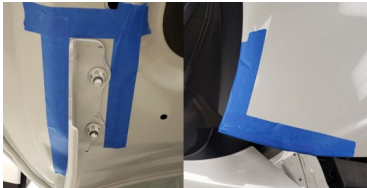

Thank you for your purchase of our new LED Pod Ditch Light Kit. CAD-designed to use existing mounting points, this kit is compatible with the 2018+ Subaru Crosstrek and 2022+ Subaru WRX. Basic installation instructions are included below.

Please contact us if you have any questions.

1. Mark the location of the hood hinges with tape and tape the edges of the hood to prevent scratching.

2. Remove the two 12mm bolts securing the hood hinge, while holding the back of the hood.

3. Place the ditch light bracket under the hinge and align the holes with the hood hinge. Adjust the bracket to leave a slight gap at the back of the hood before tightening.

See back for further instructions.