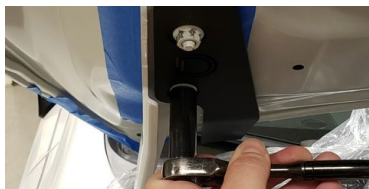

Please contact us if you have any questions.

1. Mark the location of the hood hinges with tape and tape the edges of the hood to prevent scratching.

2. Remove the two 12mm bolts securing the hood hinge, while holding the back of the hood.

3. Place the ditch light bracket under the hinge and align the holes with the hood hinge. Adjust the bracket to leave a slight gap at the back of the hood before tightening.

See back for further instructions.