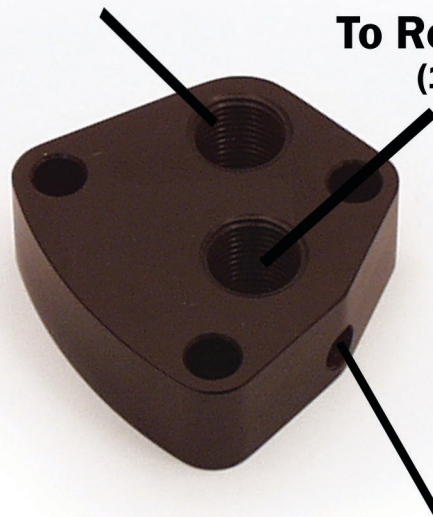

Installation:

1) Prep mounting surface for installation, make sure block is clean and oil free.
2) Use a stock gasket and hardware and position adapter with threaded ports facing out.
3) Plumb your "out to filter" and "in to engine" oil lines to the ports shown.

**Inlet
Return To Engine
(1/2 N.P.T.)**

**Outlet
To Remote Filter
(1/2 N.P.T.)**