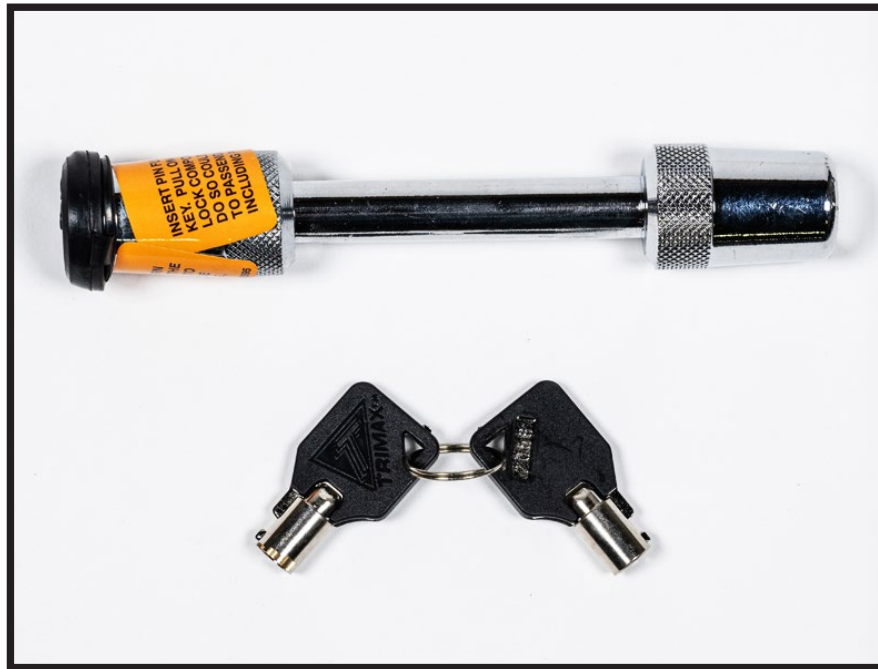

BX8859

1/2", 15K Baseplate Lock Kit

Instructions

CUSTOMER SERVICE COMMITMENT

Blue Ox® is committed to providing you with exceptional customer care throughout your lifetime with our products. Our team is here to assist you with any questions you may have regarding the performance of your product. Simply call (402) 385-3051 and you can speak with our customer service team.

Additionally, please visit our website to see which rallies our team will be attending. For a nominal fee, our service technician will service your towing system to ensure it's in proper working condition. Also, as a commitment to our customers, should you visit our factory, you can stay at our full service Blue Ox® campground at no charge along with enjoying a factory tour.

Again, thank you for being our customer and for the confidence you have shown in the performance of our products. It is because of customers like you we enjoy the success we have today.

© 2023 Blue Ox
One Mill Road, Industrial Park
Pender, Nebraska 68047
Phone: (402) 385-3051
Fax: (402) 385-3360
www.blueox.com