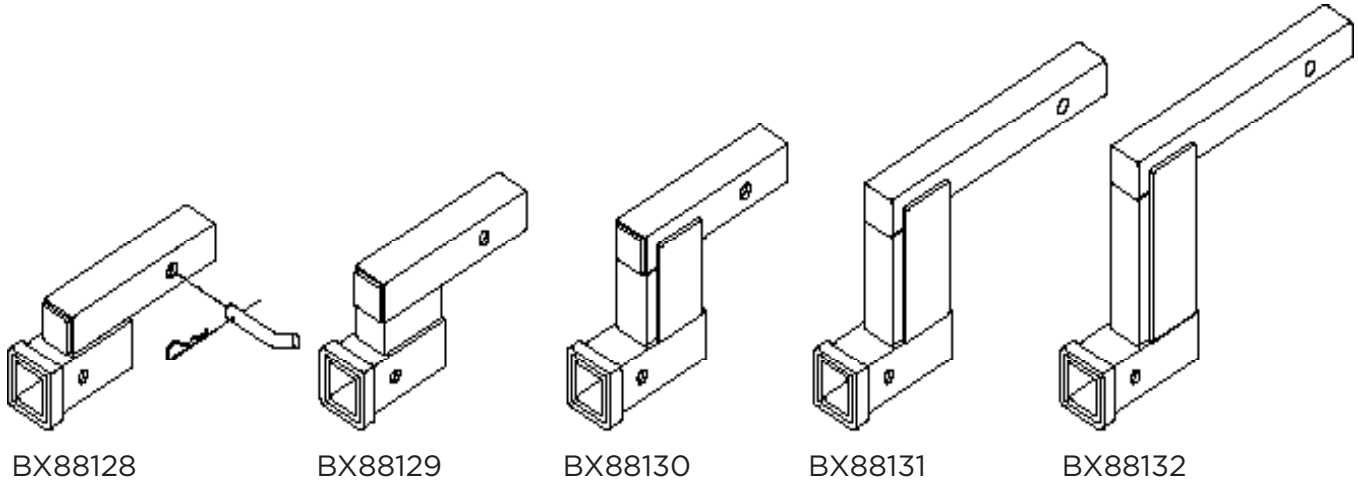

Installation Instructions

BX88128, BX88129, BX88130, BX88131, BX88132

Serial Number

Installation Instructions BX88128, BX88129, BX88130, BX88131, BX88132

Drop Receiver towing capacity are rated for 5,000 lbs.

Note: Intended to be used for Flat Towing.

- Slide the drop receiver into the receiver hitch, insert 5/8" pin through receiver, and insert clip into pin.

Parts List

Ref. No.	Qty.	Part No.	Description
1	1	61-5350	Weldment, 2 Inch Drop Receiver
2	1	61-5351.....	Weldment, 4 Inch Drop Receiver
3	1	61-5352.....	Weldment, 6 Inch Drop Receiver
4	1	61-5353.....	Weldment, 8 Inch Drop Receiver
5	1	61-5354.....	Weldment, 10 Inch Drop Receiver
6	1	200-1483	Pin, 5/8 x 3 Effective w/ Clip