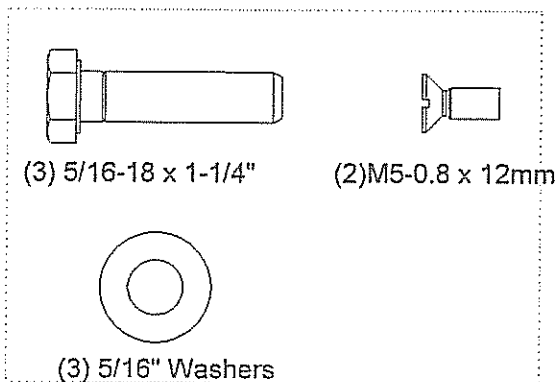

# INSTALLATION INSTRUCTIONS

PART #074, TOYOTA FJ40 MOUNTING BRACKET 1979-1980

Please read and fill out the enclosed warranty registration card to activate your warranty.

For office use only	
<input type="checkbox"/>	(3) BRACKETS
<input type="checkbox"/>	SHIPPING PACKAGE
<input type="checkbox"/>	WARRANTY CARD
Checked by _____	

## PARTS CHECKLIST

- Refer to the figure below to aid in installation of your Tuffy console.
- The bracket mounts to the existing seat belt brackets in the rear and the existing holes in the front. Notice: the bracket with the nut pressed in it goes on the bottom with the nut facing down.