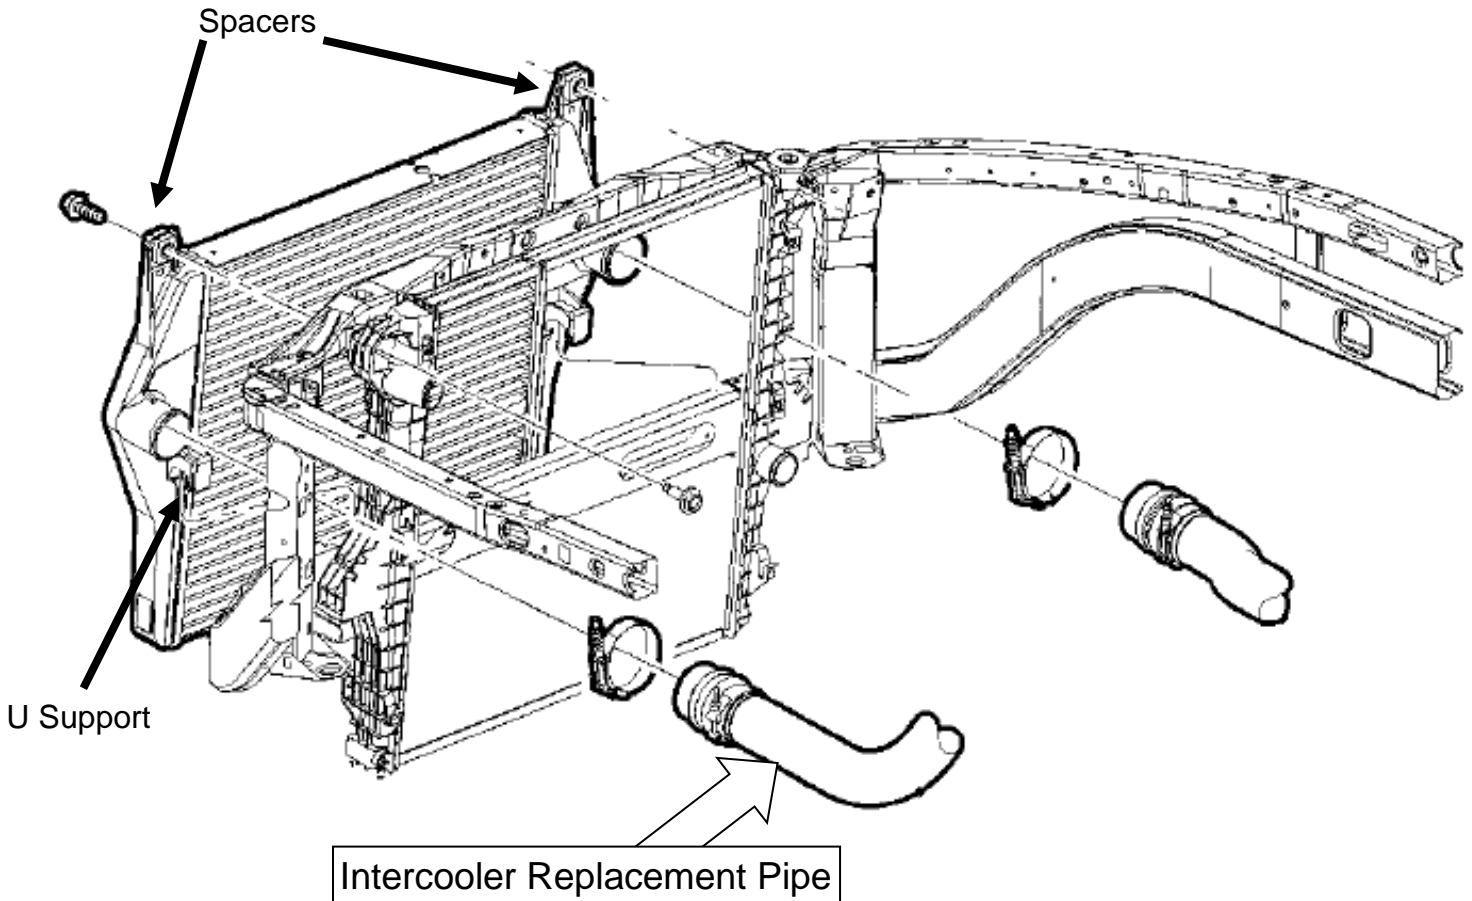

**DOWNLOAD THE LATEST
INSTALL MANUALS AT
www.bddiesel.com**

BD DODGE CUMMINS 03-09 INTERCOOLER REPLACEMENT PIPE

Application List		
2003-2007	5.9L	1042590
*2007-2009	6.7L	1042595

*Note: 2007-2009 pipe not shown in diagram, located on driver side for 6.7L