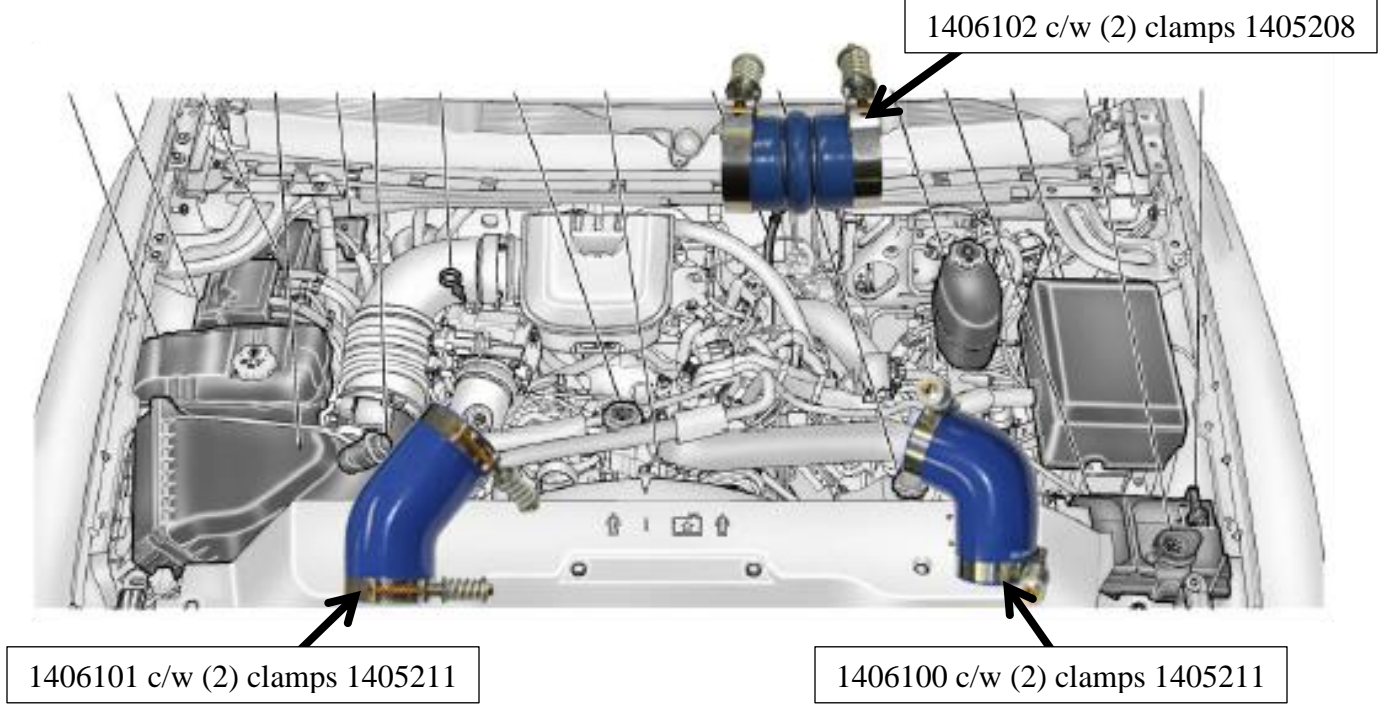

1046276 (LLY) 2004.5-2005