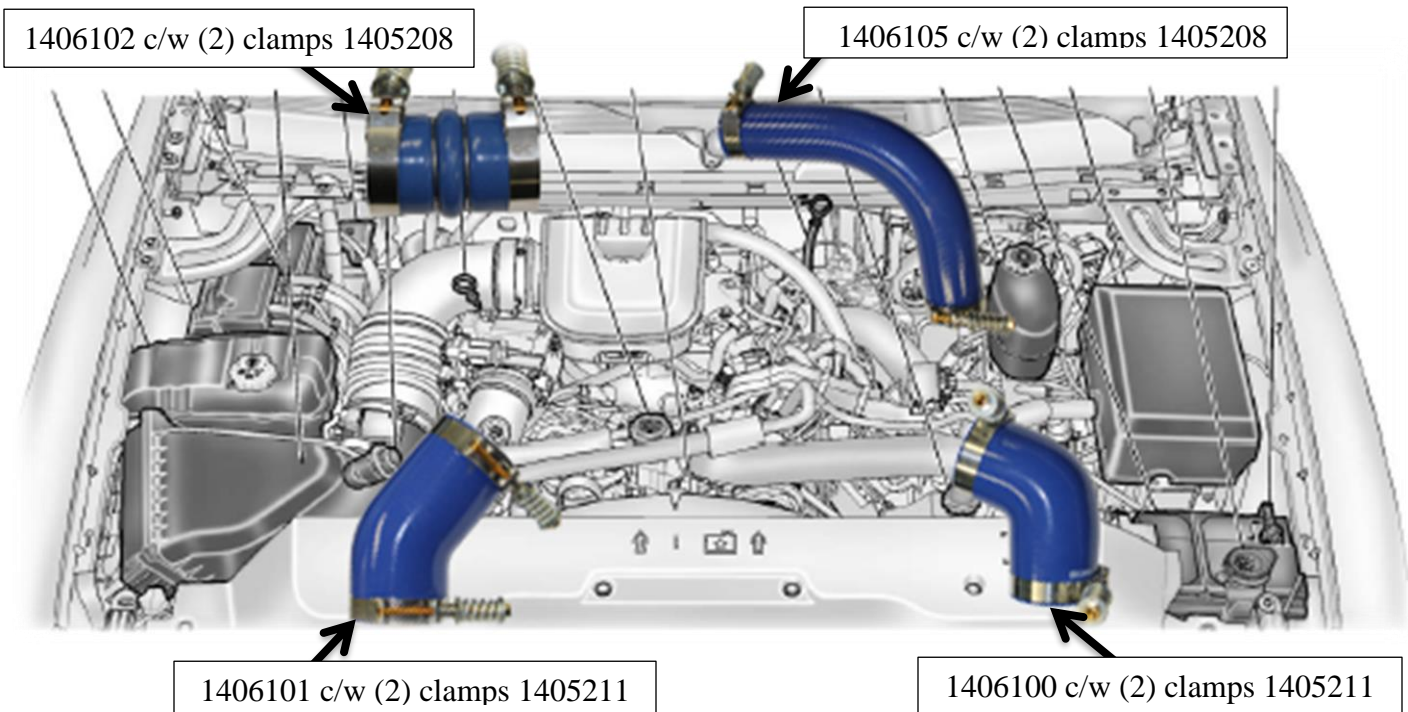

Duramax Boot & Clamp Kit

All supplied boots are of the finest quality in the industry and exceed factory specifications. The silicone boots use a 4/5ply high temperature Nomex fiber for increased high temperature strength and long term durability. All the clamps are made of stainless steel, with the heavy duty clamps providing over 400 lbs of clamp force. **Once clamps are in place tighten all clamps until spring is bound.**

1046275 (LB7) 2001-2004