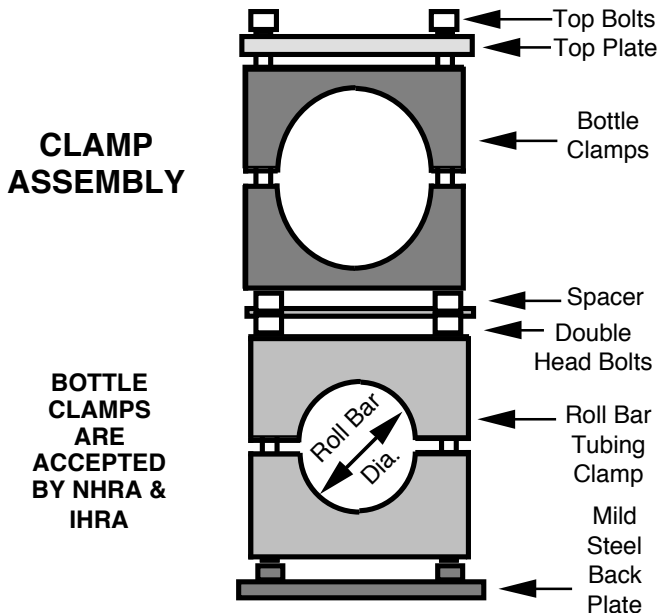

**Air Bottle Clamps  
Model: AB10C-5/8**

**Fits 1 5/8" Rollbar & 10oz Bottle**

413 West Elm Street - Sycamore, IL 60178  
(866)248-6357 - autometer.com - service@autometer.com

**Air Bottle Clamps  
Model: AB10C-5/8**

**Fits 1 5/8" Rollbar & 10oz Bottle**

413 West Elm Street - Sycamore, IL 60178  
(866)248-6357 - autometer.com - service@autometer.com

**Air Bottle Clamps  
Model: AB10C-5/8**

**Fits 1 5/8" Rollbar & 10oz Bottle**

413 West Elm Street - Sycamore, IL 60178  
(866)248-6357 - autometer.com - service@autometer.com

**Air Bottle Clamps  
Model: AB10C-5/8**

**Fits 1 5/8" Rollbar & 10oz Bottle**

413 West Elm Street - Sycamore, IL 60178  
(866)248-6357 - autometer.com - service@autometer.com