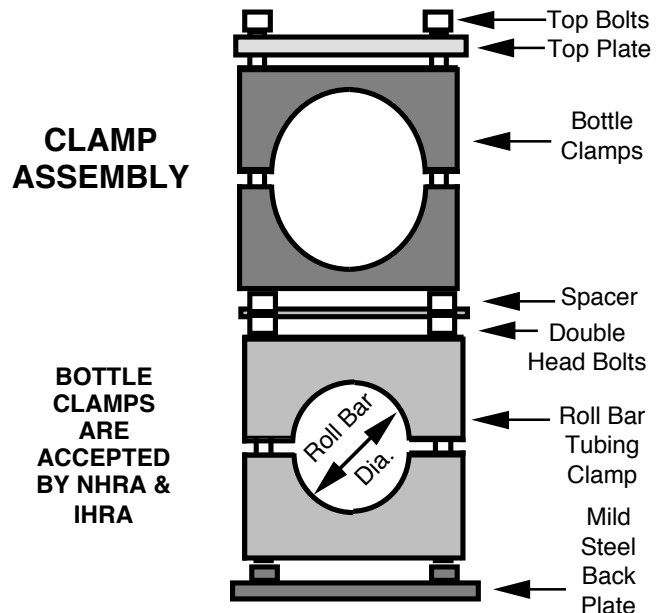

**Air Bottle Clamps  
Model: AB10C-5/8**

**Fits 1 5/8" Rollbar & 10oz Bottle**

413 West Elm Street - Sycamore, IL 60178  
(866)248-6357 - autometer.com - service@autometer.com

**Air Bottle Clamps  
Model: AB10C-5/8**

**Fits 1 5/8" Rollbar & 10oz Bottle**

413 West Elm Street - Sycamore, IL 60178  
(866)248-6357 - autometer.com - service@autometer.com

**Air Bottle Clamps  
Model: AB10C-5/8**

**Fits 1 5/8" Rollbar & 10oz Bottle**

413 West Elm Street - Sycamore, IL 60178  
(866)248-6357 - autometer.com - service@autometer.com

**Air Bottle Clamps  
Model: AB10C-5/8**

**Fits 1 5/8" Rollbar & 10oz Bottle**

413 West Elm Street - Sycamore, IL 60178  
(866)248-6357 - autometer.com - service@autometer.com