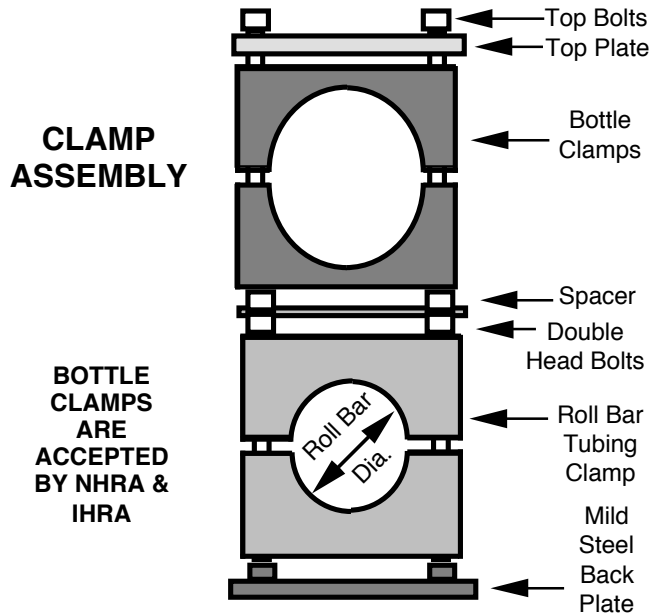

**Air Bottle Clamps  
Model: AB10C-5/8**

**Fits 1 5/8" Rollbar & 10oz Bottle**

413 West Elm Street - Sycamore, IL 60178  
(866)248-6357 - autometer.com - service@autometer.com

**Air Bottle Clamps  
Model: AB10C-5/8**

**Fits 1 5/8" Rollbar & 10oz Bottle**

413 West Elm Street - Sycamore, IL 60178  
(866)248-6357 - autometer.com - service@autometer.com

**Air Bottle Clamps  
Model: AB10C-5/8**

**Fits 1 5/8" Rollbar & 10oz Bottle**

413 West Elm Street - Sycamore, IL 60178  
(866)248-6357 - autometer.com - service@autometer.com

**Air Bottle Clamps  
Model: AB10C-5/8**

**Fits 1 5/8" Rollbar & 10oz Bottle**

413 West Elm Street - Sycamore, IL 60178  
(866)248-6357 - autometer.com - service@autometer.com