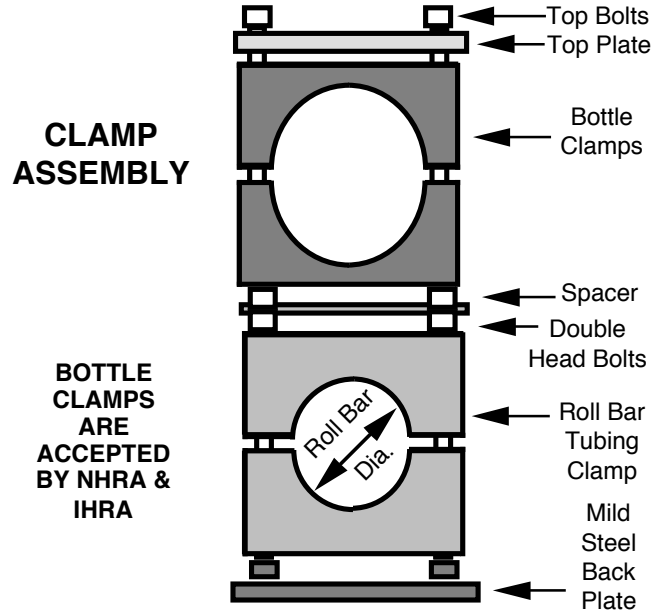

**Air Bottle Clamps  
Model: AB10C-5/8**

**Fits 1 5/8" Rollbar & 10oz Bottle**

413 West Elm Street - Sycamore, IL 60178  
(866)248-6357 - autometer.com - service@autometer.com

**Air Bottle Clamps  
Model: AB10C-5/8**

**Fits 1 5/8" Rollbar & 10oz Bottle**

413 West Elm Street - Sycamore, IL 60178  
(866)248-6357 - autometer.com - service@autometer.com

**Air Bottle Clamps  
Model: AB10C-5/8**

**Fits 1 5/8" Rollbar & 10oz Bottle**

413 West Elm Street - Sycamore, IL 60178  
(866)248-6357 - autometer.com - service@autometer.com

**Air Bottle Clamps  
Model: AB10C-5/8**

**Fits 1 5/8" Rollbar & 10oz Bottle**

413 West Elm Street - Sycamore, IL 60178  
(866)248-6357 - autometer.com - service@autometer.com