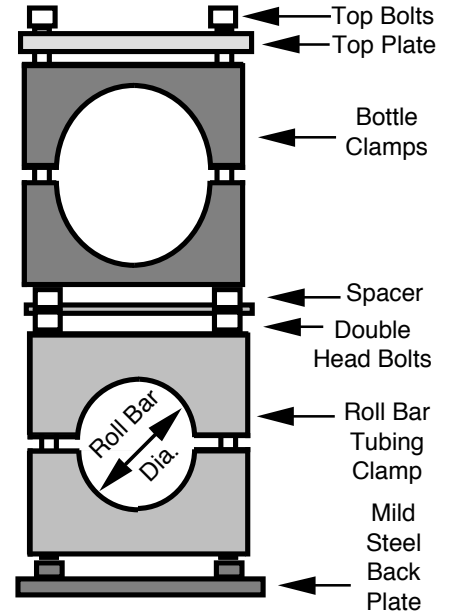

**Air Bottle Clamps
Model: AB10C-3/4**

Fits 1 3/4" Rollbar & 10oz Bottle

**CLAMP
ASSEMBLY**

**BOTTLE
CLAMPS
ARE
ACCEPTED
BY NHRA &
IHRA**

413 West Elm Street - Sycamore, IL 60178
(866)248-6357 - autometer.com - service@autometer.com