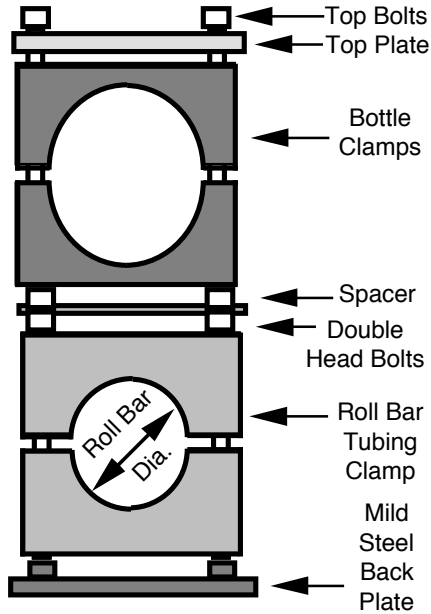

**Air Bottle Clamps
Model: AB10C-3/4**

Fits 1 3/4" Rollbar & 10oz Bottle

**CLAMP
ASSEMBLY**

**BOTTLE
CLAMPS
ARE
ACCEPTED
BY NHRA &
IHRA**

413 West Elm Street - Sycamore, IL 60178
(866)248-6357 - autometer.com - service@autometer.com