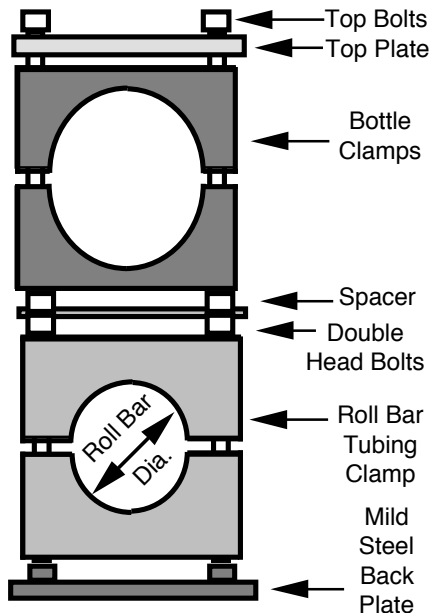

**Air Bottle Clamps
Model: AB10C-3/4**

Fits 1 3/4" Rollbar & 10oz Bottle

**CLAMP
ASSEMBLY**

**BOTTLE
CLAMPS
ARE
ACCEPTED
BY NHRA &
IHRA**

413 West Elm Street - Sycamore, IL 60178
(866)248-6357 - autometer.com - service@autometer.com