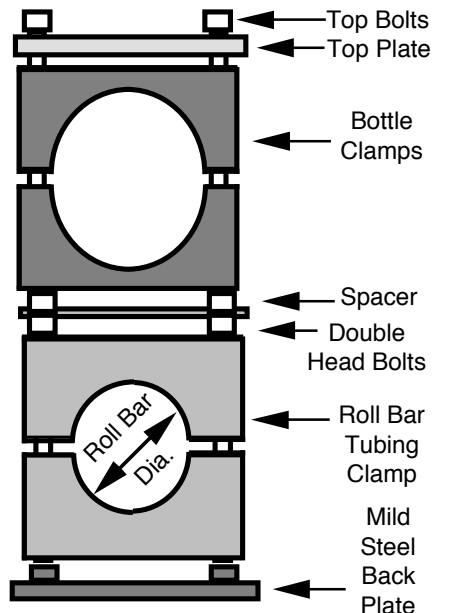

**Air Bottle Clamps
Model: AB10C-3/4**

Fits 1 3/4" Rollbar & 10oz Bottle

**CLAMP
ASSEMBLY**

**BOTTLE
CLAMPS
ARE
ACCEPTED
BY NHRA &
IHRA**

413 West Elm Street - Sycamore, IL 60178
(866)248-6357 - autometer.com - service@autometer.com